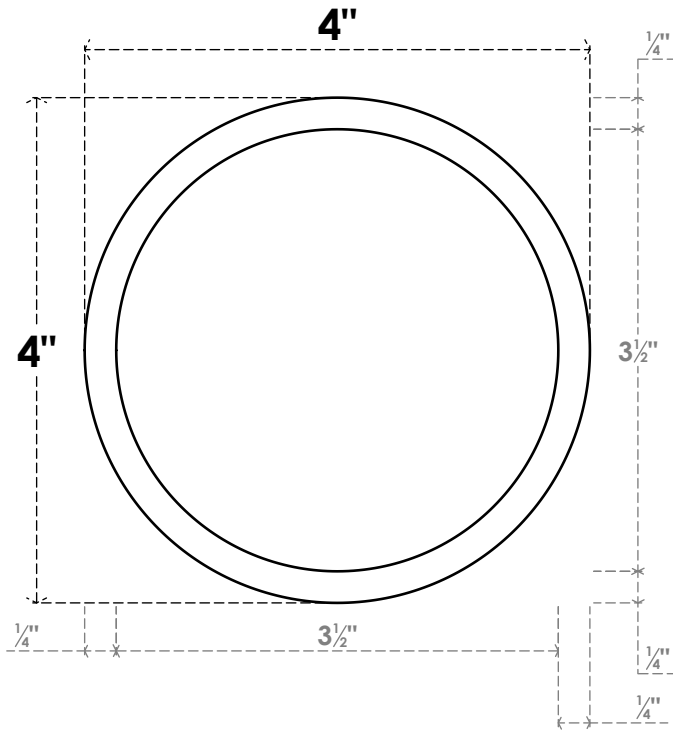

ROSP040X040X100GRY01

4"W X 4"H X 1"P STANDARD GRAYSON ROSETTE WITH BEVELED EDGE, ARCHITECTURAL GRADE PVC

FRONT

SIDE

EKENA MILLWORK
2300 WEST MAIN ST.
CLARKSVILLE, TX 75426
TOLL FREE: 866-607-0453
WWW.EKENAMILLWORK.COM

NOTES

1. INSTALLATION TO BE COMPLETED IN ACCORDANCE WITH MANUFACTURER'S SPECIFICATIONS.
2. DRAWING MAY NOT BE TO SCALE
3. THIS DRAWING IS INTENDED FOR DESIGN AND PLANNING PURPOSES ONLY.
4. ALL INFORMATION CONTAINED HEREIN WAS CURRENT AT THE TIME OF DEVELOPMENT BUT MUST BE REVIEWED AND APPROVED BY THE PRODUCT MANUFACTURER TO BE CONSIDERED ACCURATE.
5. ARCHITECTURAL GRADE PVC PRODUCTS ARE MADE FROM EXPANDED CELLULAR PVC AND COME NATURALLY WHITE BUT MAY BE PAINTED