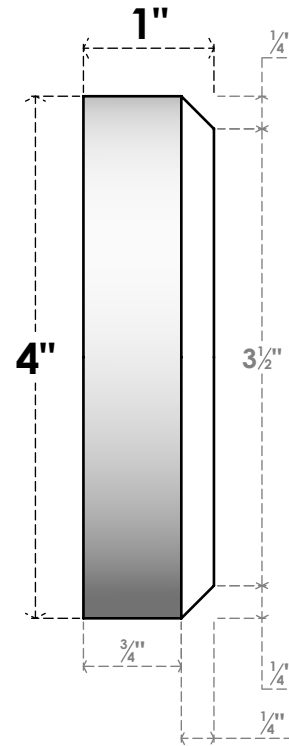

ROSP040X040X100GRY01

4"W X 4"H X 1"P STANDARD GRAYSON ROSETTE WITH BEVELED EDGE, ARCHITECTURAL GRADE PVC

FRONT

SIDE

EKENA MILLWORK
2300 WEST MAIN ST.
CLARKSVILLE, TX 75426
TOLL FREE: 866-607-0453
WWW.EKENAMILLWORK.COM

NOTES

1. INSTALLATION TO BE COMPLETED IN ACCORDANCE WITH MANUFACTURER'S SPECIFICATIONS.
2. DRAWING MAY NOT BE TO SCALE
3. THIS DRAWING IS INTENDED FOR DESIGN AND PLANNING PURPOSES ONLY.
4. ALL INFORMATION CONTAINED HEREIN WAS CURRENT AT THE TIME OF DEVELOPMENT BUT MUST BE REVIEWED AND APPROVED BY THE PRODUCT MANUFACTURER TO BE CONSIDERED ACCURATE.
5. ARCHITECTURAL GRADE PVC PRODUCTS ARE MADE FROM EXPANDED CELLULAR PVC AND COME NATURALLY WHITE BUT MAY BE PAINTED